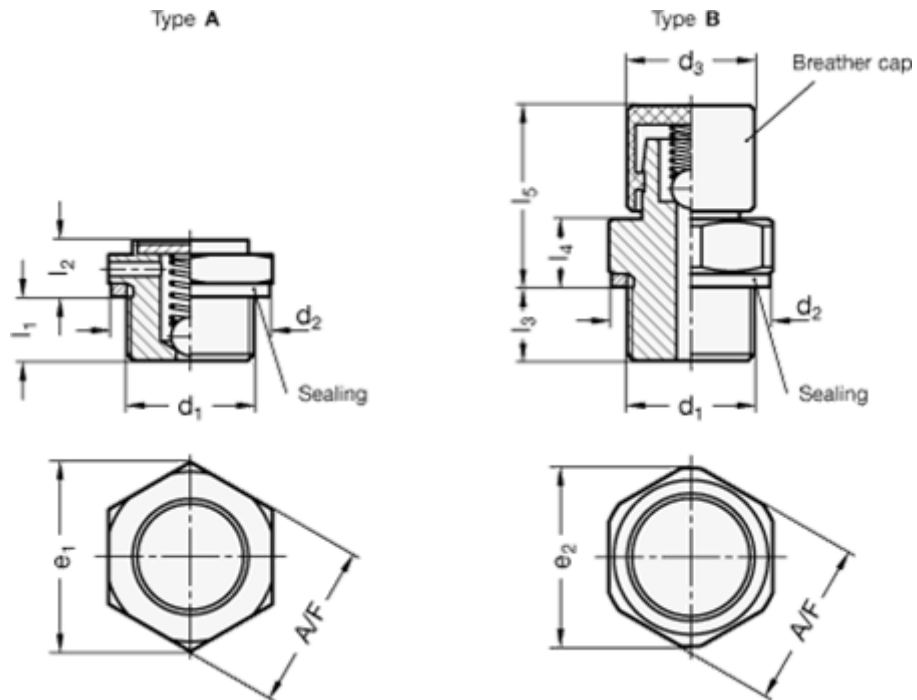

Data Sheet

Article number: 20883G34160AMS
 Description: E+G Udluftningsfilter - G 3/4"

Measures

	= -	l2	= 11
	= -	l3	= 8
A/F	= 32	l4	= 8
Air passage l/min.	= -	l5	= 19.5
d2	= 32	Opening pressure in mbar	= Min. 160 - Max. 240. mbar
d3	= 13	Thread d1	= G 3/4"
e	= 35		
l1	= 8.5		